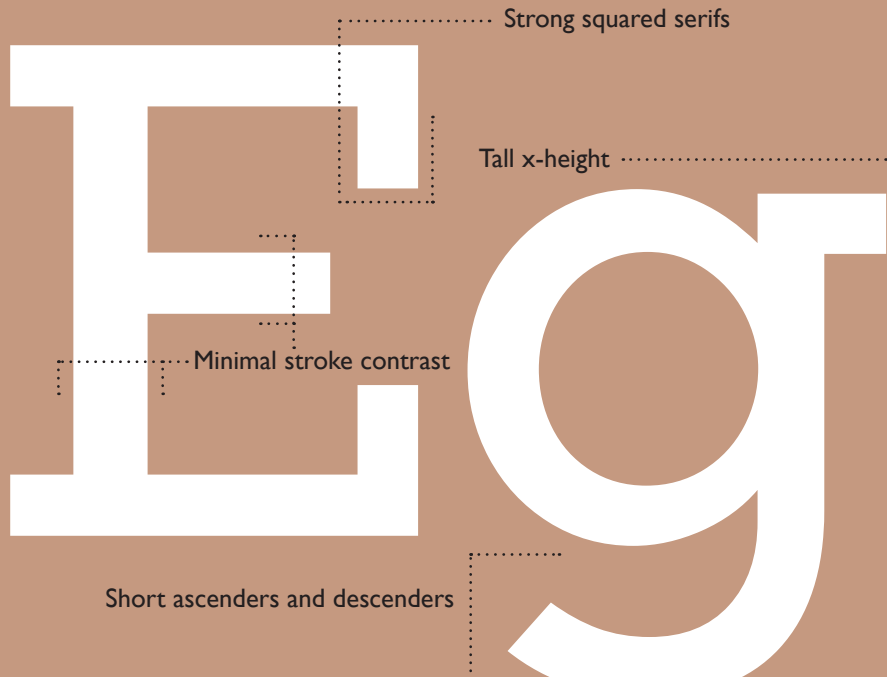

18
60
-
19
37

A B C D E F G H I

J K L M N O P Q R

S T U V W X Y Z

a b c d e f g h i j k l m

n o p q r s t u v w x y z

0 1 2 3 4 5 6 7 8 9

! & ? \$

Anatomy

Rockwell is a geometric slab serif font with a homemade warmth and charm. The bold look and high legibility make this font great for headlines, posters, and displays.

Unique Characters

The Rockwell capital A has flat top serifs.

The Rockwell lowercase a is two storied with high legibility.

The Rockwell capital L has an extra long serif.

The Rockwell capital Q has a tail which falls below the baseline and is horizontal.

The Rockwell capital J falls below the baseline.

The Rockwell lowercase t does not have a square top, but an angled top.

The lowercase q and p are directly mirrored, while the lowercase d and b are not with the top serifs facing the same way, instead of being mirrored.